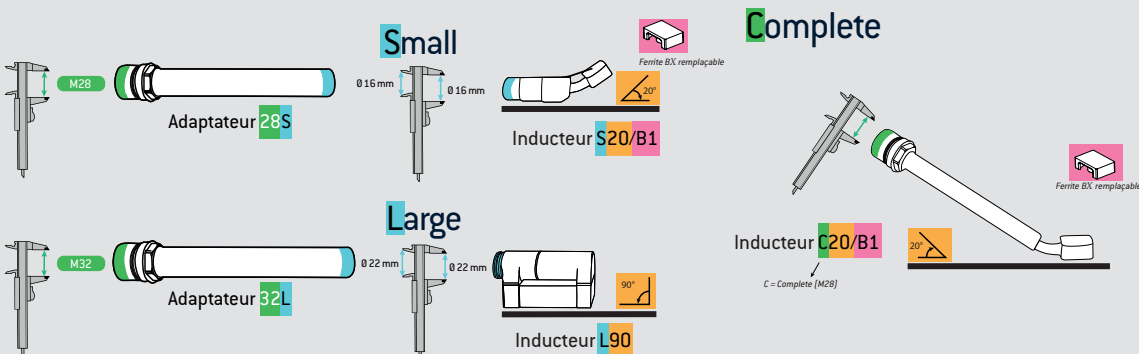

EEN OVERZICHT VAN DE SERIE ADAPTERS EN INDUCTOREN