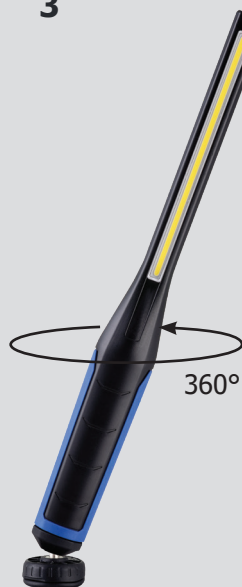

LED COB 15W oplaadbare looplamp met magneet

Ref. 058309

The portable LED lamp COB 15W is a rechargeable lamp with a magnetic base and a hook that can be rotated 180°. It is equipped with «Chip On Board» technology, which consists of an assembly of a multitude of LEDs that form a single light source. This gives it an excellent light output and ideal lighting for all types of work.

TECHNICAL FEATURES

1. Main lamp: 6000-7000K, >80CRI **(1)**
   - Maximum LED power: 15 W LEDs Chip on board
   - Maximum LED power: 375 mm (L) x 40 mm (l) x 30 mm (H) - Weight: 340 g **(1 & 2)**
   - Rotating base with powerful magnet 360° **(3)**
   - Upper LED: 5700-6500K, >70CRI **(4)**
   - Pivoting hook 180° **(5)**
   - Rechargeable Li-ion battery: 3.7 V 2600 mAh (*charge indicators*) **(6)**
     Battery life: - 2.5 hours - powerful lighting mode
                       - 12 hours - low light mode
   - Charging time: 3.5 – 4.0 hours
   - Light intensity control switch **(7)**
   - Supplied with a 5V 1A USB charger and USB cable **(8)**
   - Charger input: AC 100-240 V – 50/60 Hz
2. ---
3. Storage temperature: from -20 °C to 70 °C.
   - Operating temperature: from -5 °C to 50 °C

1

2

3

4

5

6

7

8