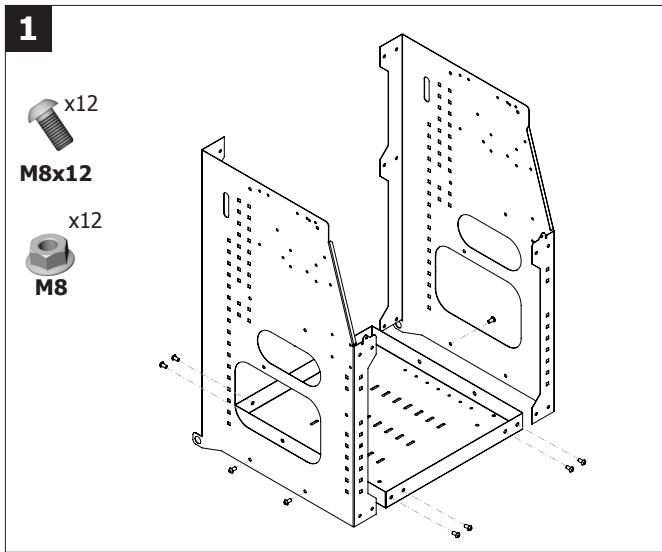

CHARIOT/TROLLEY/FAHRWAGEN/CARRITO/ТЕЛЕЖКА SPOT 1600

ref. 051348

CHARIOT/TROLLEY/FAHRWAGEN/CARRITO/ТЕЛЕЖКА SPOT 1600 for GYSPOT ARC PULL 200 and GYSPOT EXPERT

ref. 051348