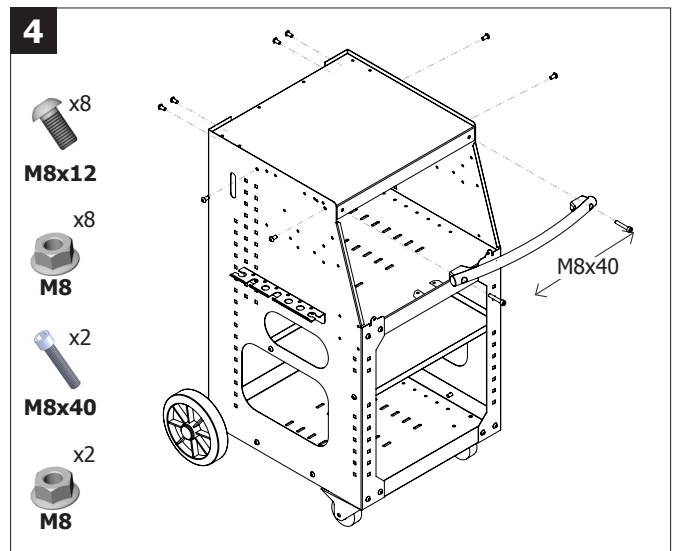

CHARIOT/TROLLEY/FAHRWAGEN/CARRITO/ТЕЛЕЖКА SPOT 1600

ref. 051348

CHARIOT/TROLLEY/FAHRWAGEN/CARRITO/ТЕЛЕЖКА SPOT 1600 for GYSPOT ARC PULL 200 and GYSPOT EXPERT

ref. 051348