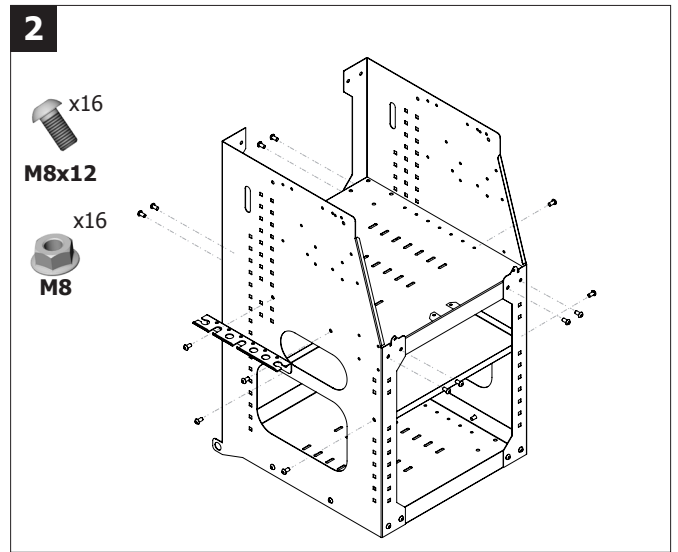

CHARIOT/TROLLEY/FAHRWAGEN/CARRITO/ТЕЛЕЖКА SPOT 1600

ref. 051348

CHARIOT/TROLLEY/FAHRWAGEN/CARRITO/ТЕЛЕЖКА SPOT 1600 for GYSPOT ARC PULL 200 and GYSPOT EXPERT

ref. 051348