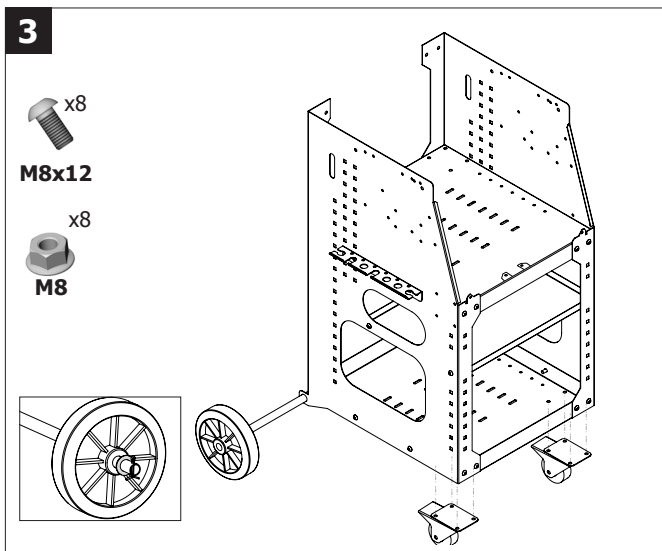

CHARIOT/TROLLEY/FAHRWAGEN/CARRITO/ТЕЛЕЖКА SPOT 1600

ref. 051348

CHARIOT/TROLLEY/FAHRWAGEN/CARRITO/ТЕЛЕЖКА SPOT 1600 for GYSPOT ARC PULL 200 and GYSPOT EXPERT

ref. 051348