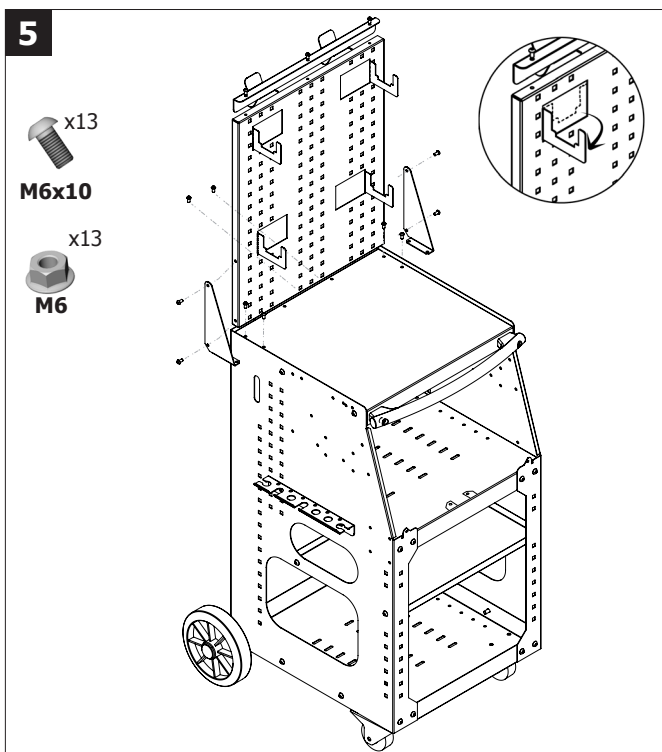

CHARIOT/TROLLEY/FAHRWAGEN/CARRITO/ТЕЛЕЖКА SPOT 1600

ref. 051348

CHARIOT/TROLLEY/FAHRWAGEN/CARRITO/ТЕЛЕЖКА SPOT 1600 for GYSPOT ARC PULL 200 and GYSPOT EXPERT

ref. 051348