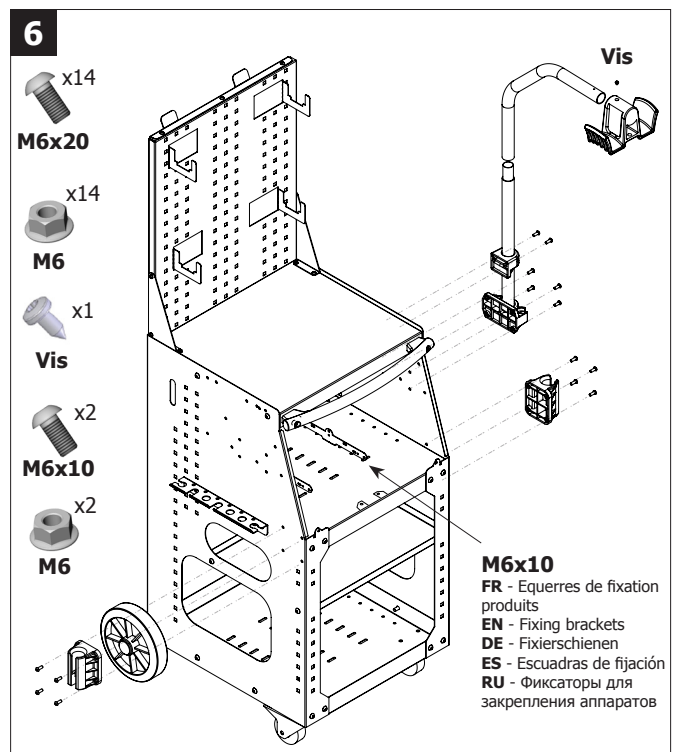

CHARIOT/TROLLEY/FAHRWAGEN/CARRITO/ТЕЛЕЖКА SPOT 1600

ref. 051348

CHARIOT/TROLLEY/FAHRWAGEN/CARRITO/ТЕЛЕЖКА SPOT 1600 for GYSPOT ARC PULL 200 and GYSPOT EXPERT

ref. 051348