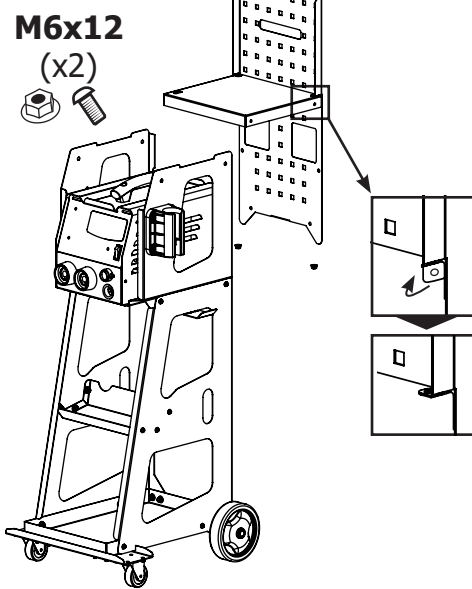

# Chariot / Trolley / Fahrwagen - SPOT 1000

ref. 053540

# Chariot / Trolley / Fahrwagen - SPOT 1000

ref. 053540

6

7

8

9

SPOT 1000

M6 (x8)

M6 (x38)

M6x12 (x48)

M6x20 (x4)

Poste non inclus  
Dent puller not included  
Ohne Ausbeulspotter

Option  
SPOT 1000