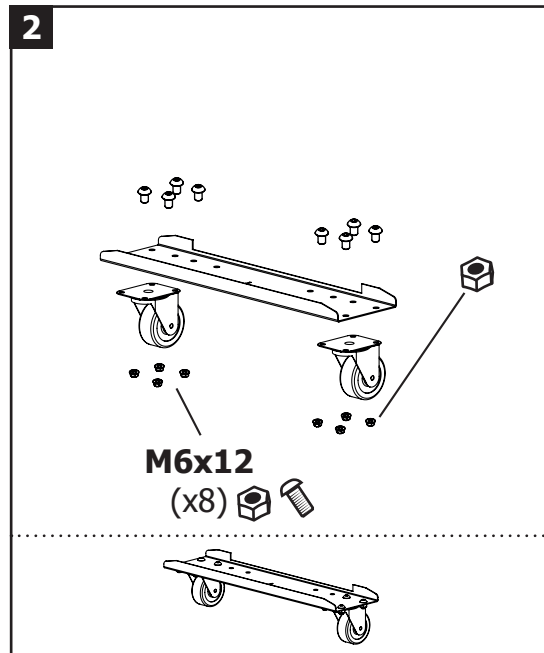

# Chariot / Trolley / Fahrwagen - SPOT 1000

ref. 053540

# Chariot / Trolley / Fahrwagen - SPOT 1000

ref. 053540

6

7

8

9

SPOT 1000

M6 (x8)

M6 (x38)

M6x12 (x48)

M6x20 (x4)

Poste non inclus  
Dent puller not included  
Ohne Ausbeulspotter

Option  
SPOT 1000