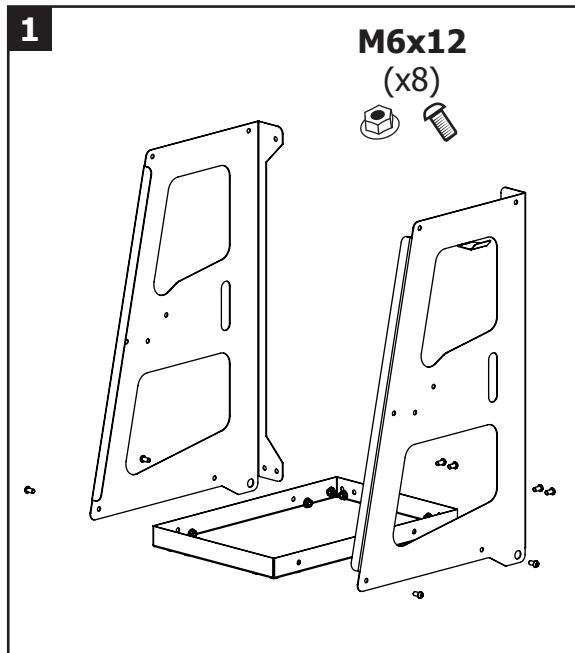

# Chariot / Trolley / Fahrwagen - SPOT 1000

ref. 053540

# Chariot / Trolley / Fahrwagen - SPOT 1000

ref. 053540

6

7

8

9

SPOT 1000

M6 (x8)

M6 (x38)

M6x12 (x48)

M6x20 (x4)

Poste non inclus  
Dent puller not included  
Ohne Ausbeulspotter

Option  
SPOT 1000