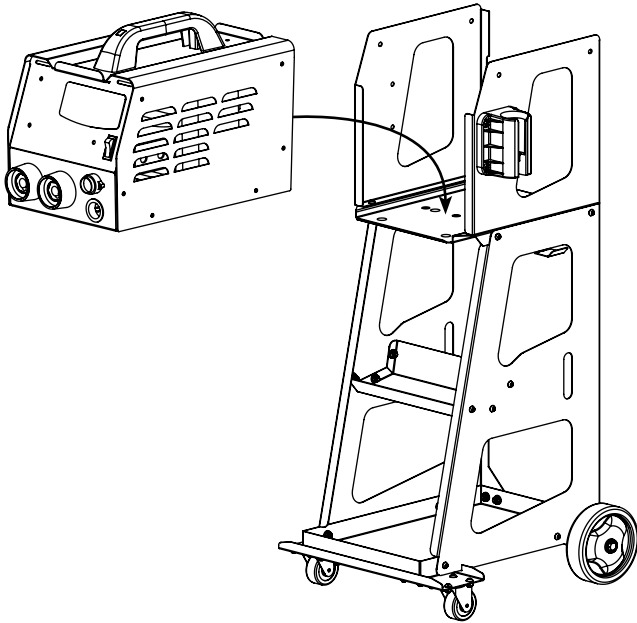

# Chariot / Trolley / Fahrwagen - SPOT 1000

ref. 053540

# Chariot / Trolley / Fahrwagen - SPOT 1000

ref. 053540

6

7

8

9

SPOT 1000

M6 (x8)

M6 (x38)

M6x12 (x48)

M6x20 (x4)

Poste non inclus  
Dent puller not included  
Ohne Ausbeulspotter

Option  
SPOT 1000