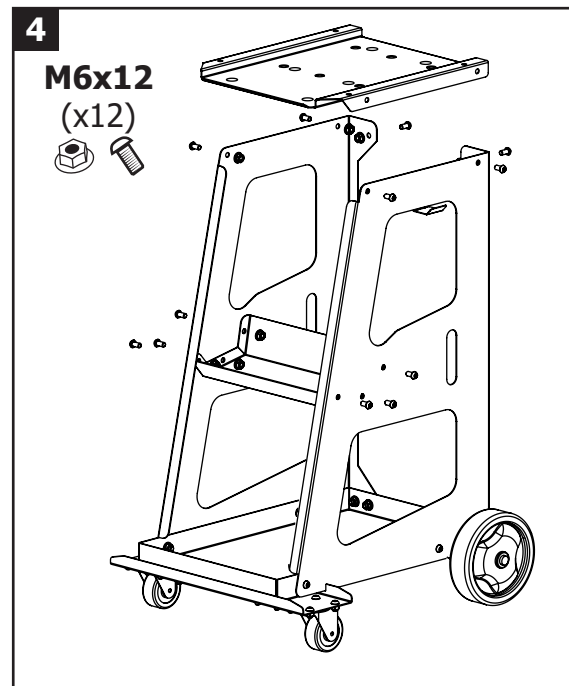

# Chariot / Trolley / Fahrwagen - SPOT 1000

ref. 053540

# Chariot / Trolley / Fahrwagen - SPOT 1000

ref. 053540

6

7

8

9

SPOT 1000

M6 (x8)

M6 (x38)

M6x12 (x48)

M6x20 (x4)

Poste non inclus  
Dent puller not included  
Ohne Ausbeulspotter

Option  
SPOT 1000