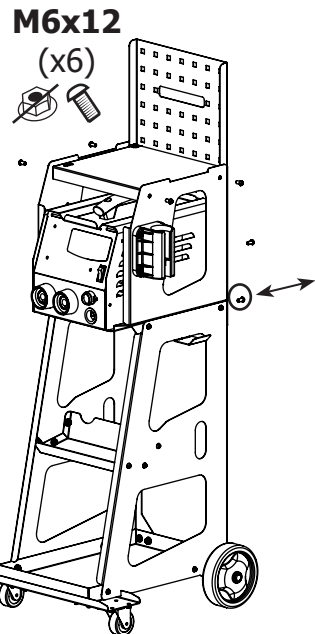

# Chariot / Trolley / Fahrwagen - SPOT 1000

ref. 053540

# Chariot / Trolley / Fahrwagen - SPOT 1000

ref. 053540

6

7

8

9

SPOT 1000

M6 (x8)

M6 (x38)

M6x12 (x48)

M6x20 (x4)

Poste non inclus  
Dent puller not included  
Ohne Ausbeulspotter

Option  
SPOT 1000