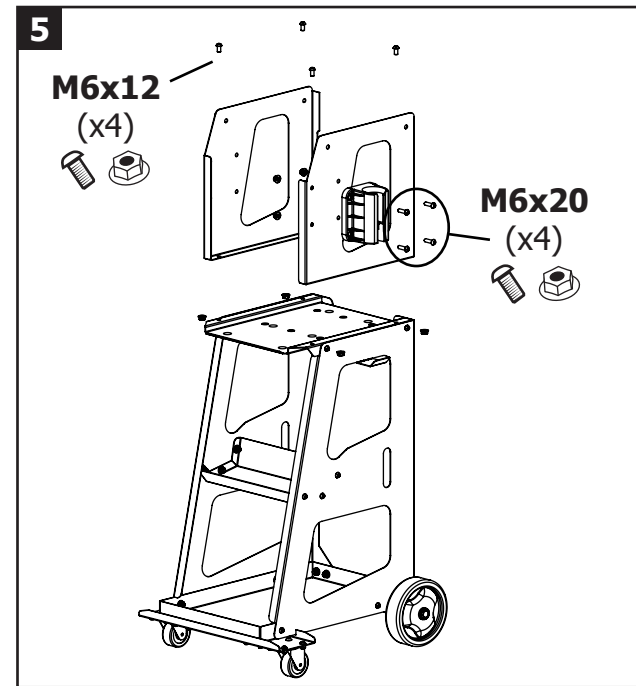

# Chariot / Trolley / Fahrwagen - SPOT 1000

ref. 053540

# Chariot / Trolley / Fahrwagen - SPOT 1000

ref. 053540

6

7

8

9

SPOT 1000

M6 (x8)

M6 (x38)

M6x12 (x48)

M6x20 (x4)

Poste non inclus  
Dent puller not included  
Ohne Ausbeulspotter

Option  
SPOT 1000