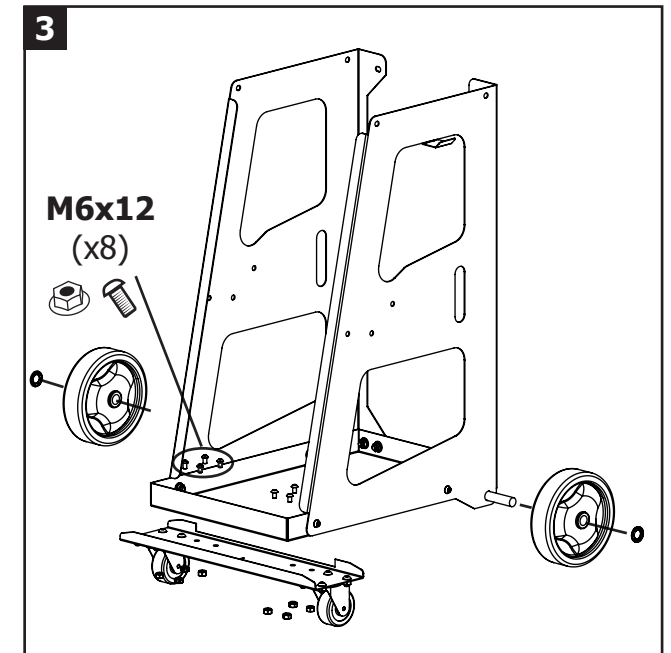

# Chariot / Trolley / Fahrwagen - SPOT 1000

ref. 053540

# Chariot / Trolley / Fahrwagen - SPOT 1000

ref. 053540

6

7

8

9

SPOT 1000

M6 (x8)

M6 (x38)

M6x12 (x48)

M6x20 (x4)

Poste non inclus  
Dent puller not included  
Ohne Ausbeulspotter

Option  
SPOT 1000