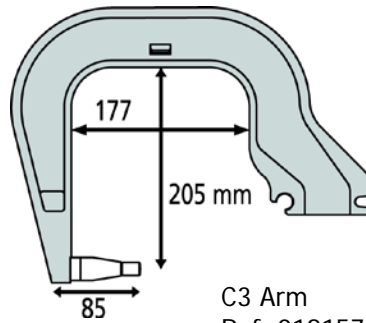

Ref.: **019126**

Pack of 3 aluminium C-arms high rigidity.
Caps ISO type A - diameter Ø13 mm water cooled.

C2 Arm
Ref.:019133

C3 Arm
Ref.:019157

C4 Arms
Ref.:019164

Complimentary products – Sold separately:

Caps - Type A Ø13 (x6)
Ref.: 049987

Accessories box
40 Caps – Type A
Ref.: 048935