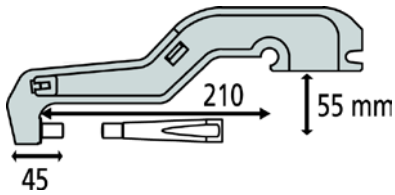

Ref.: **019126**

Pack of 3 aluminium C-arms high rigidity.
Caps ISO type A - diameter Ø13 mm water cooled.

C2 Arm
Ref.:019133

C3 Arm
Ref.:019157

C4 Arms
Ref.:019164

Complimentary products – Sold separately:

Caps - Type A Ø13 (x6)
Ref.: 049987

Accessories box
40 Caps – Type A
Ref.: 048935