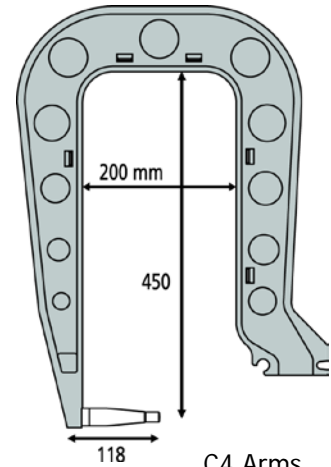

Ref.: **019126**

Pack of 3 aluminium C-arms high rigidity.
Caps ISO type A - diameter Ø13 mm water cooled.

C2 Arm
Ref.:019133

C3 Arm
Ref.:019157

C4 Arms
Ref.:019164

Complimentary products – Sold separately:

Caps - Type A Ø13 (x6)
Ref.: 049987

Accessories box
40 Caps – Type A
Ref.: 048935